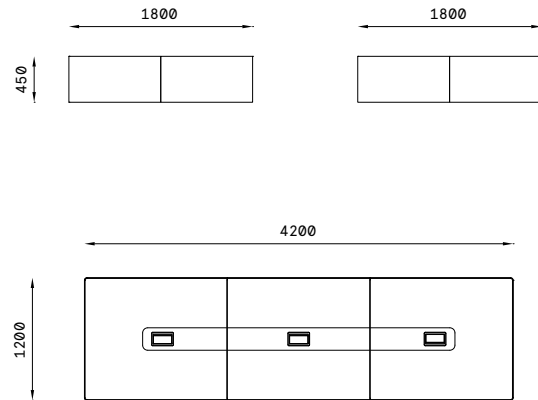

Dati tecnici/Technical Data