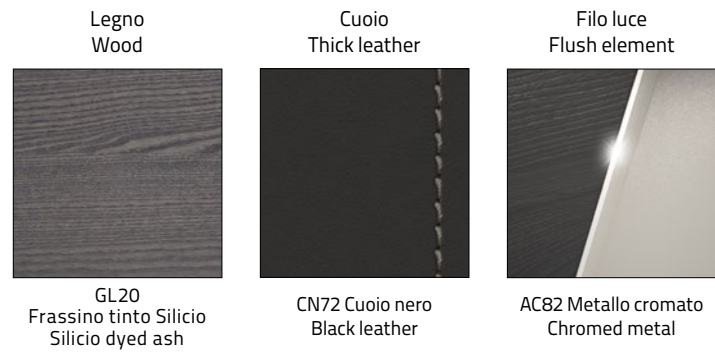

Lower top upholstered in thick leather, ultra-light glass partitions, ash wood shelves.

Finiture/Finishes

Legno
Wood

GL20
Frassino tinto Silicio
Silicio dyed ash

Cuoio
Thick leather

CC82 Crema
Cream

Filo luce
Flush element

AD80 Metallo dorato 24K
Golden metal 24K

AVANTGARD

Dati tecnici/Technical Data

Finiture/Finishes

AVANTGARD

Dati tecnici/Technical Data

Finiture/Finishes

iSixty#Avantgarde

AVANTGARDE

Dati tecnici/Technical Data

Finiture/Finishes

+ Incavo del bracciolo e fregio sullo schienale: possono essere in tinta con il rivestimento oppure in pelle oro o argento.

Arm hollow and frieze pattern on back: they are available in the same colour as the upholstery or in thin leather with gold or silver finish.