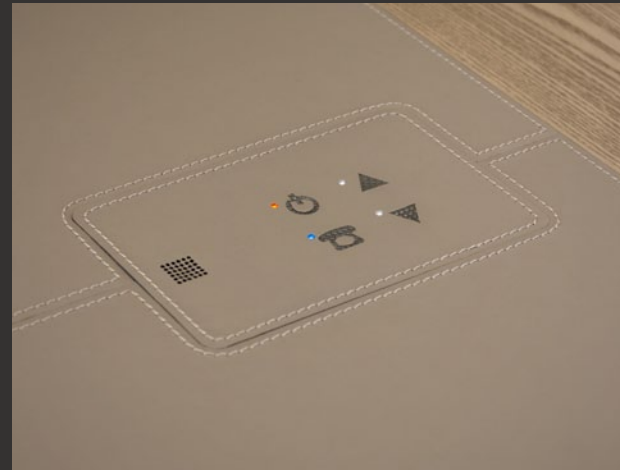

+ Controlli/ Controls

Una gestione facile ed intuitiva dei comandi consente le regolazioni dei volumi, la risposta alle chiamate in arrivo e l'interazione di Soundoffice con i dispositivi multimediali. Questi ultimi si possono connettere alla scrivania attraverso il cavo Audio Mini-Jack o attraverso il protocollo di comunicazione senza fili Bluetooth.

Easy-to-adjust and intuitive controls for regulating volumes, incoming call answering and Soundoffice interaction with multi-media devices. The latter can be connected to the writing desk by means of the Audio Mini- Jack lead or through the communication protocol without Bluetooth wires.

+ Casse acustiche/ Loudspeakers

Il suono ricco e dettagliato sembra provenire dalle pareti, dal soffitto, dal pavimento, pervade l'ambiente e rapisce con sonorità coinvolgenti. I diffusori, che alloggiato all'interno dei fianchi, si trovano nella posizione ottimale per l'ascolto da parte di chi siede alla scrivania.

- Casse acustiche con potenza nominale di 20W a 8 ohm e risposta di 95-22.000 Hz
- Amplificatore stereo hi-fi con frequenze tra i 20 e 20.000Hz

The rich and detailed sound seems to come from the walls, the ceiling, the floor and pervades the environment and enraptures with fascinating sound effects. The speakers, housed inside the side panels, are perfectly positioned for listening by anyone sat at the desk.

- Loudspeakers with 20W nominal power at 8 ohm and 95-22.000 Hz response.
- Stereo hi-fi amplifier with frequency between 20 and 20.000Hz.

MICROFONO
MICROPHONE

ON / OFF

VOLUME +

CHIAMATA
CALL

VOLUME -

Bluetooth

Ø 3.5 mm
AUDIO MINI-JACK

+ Canalizzazione/ Ducting

I cavi che alimentano Soundoffice transitano dal vano di diffusione alla canalizzazione collocata all'interno dei fianchi, per poi raggiungere il pavimento tramite l'apertura posta ai piedi del fianco stesso.

The Soundoffice power leads transit from the speaker compartment to the ducts located inside the side panels before reaching the floor through the hole at the foot of the side panels themselves.