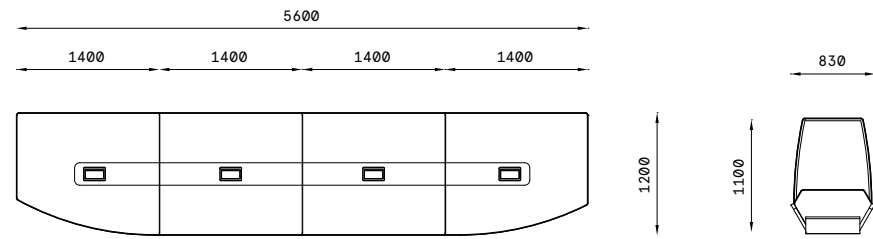

Dati tecnici/Technical Data