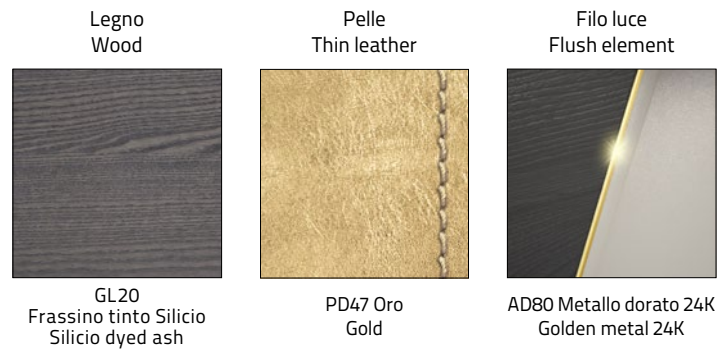

+ Comodo cassetto portapenne integrato nello spessore del piano con vani rivestiti in pelle o cuoio.
Convenient pen drawer integrated in the top thickness with leather-covered compartments.

+ Maniglie cromate o placcate in oro 24 carati, disponibili anche con rivestimento in pelle o cuoio.

Chrome-plated or 24-carat gold plated handles, also available with leather covering.

LUXURY

Dati tecnici/Technical Data

Finiture/Finishes

Choose your Music Style

CODUTTI SOUND OFFICE
the hi-fi writing desk