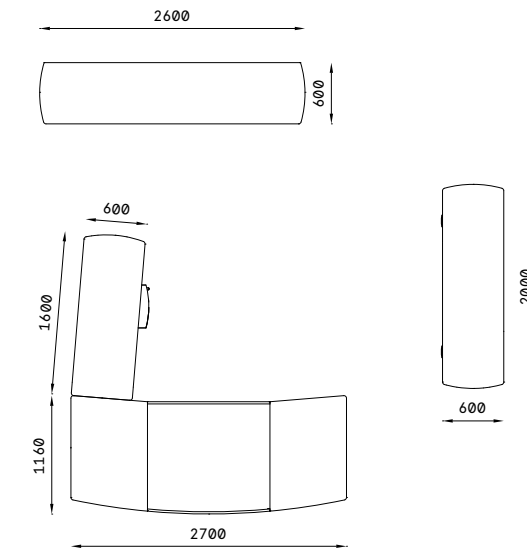

Central module with sliding door. Also available with single-action door featuring soft closing.

Dati tecnici/Technical Data

Piano inferiore rivestito in cuoio, divisori in vetro ultrachiaro, mensola in essenza di legno frassino.