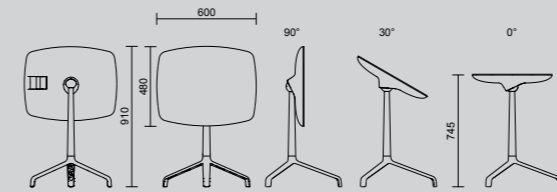

The plan of UseMe can be reclined in three positions: 0°, 30° and 90°.

UseMe can be opened to 0° when needed and easily closed again at 90° to be stored in a limited space: 10 tables in 1.50 m deep.

In the version with Pad System, inclining the top of UseMe, a support system comes out automatically permitting the use of tablets, smartphones, books, etc. The inclination of 30° of the table allows a better vision and a more comfortable and correct working position.

Scocca rotonda, senza ruote / Round shell, without casters

Scocca rotonda, con ruote / Round shell, with casters

Scocca rettangolare, senza ruote / Rectangular shell, without casters

Scocca rettangolare, con ruote / Rectangular shell, with casters