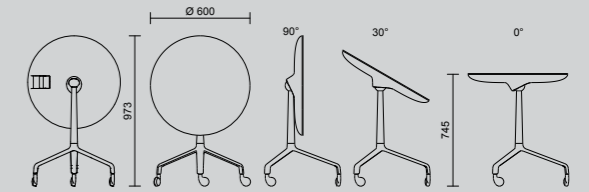

The plan of UseMe can be reclined in three positions: 0°, 30° and 90°.

UseMe can be opened to 0° when needed and easily closed again at 90° to be stored in a limited space: 10 tables in 1.50 m deep.

In the version with Pad System, inclining the top of UseMe, a support system comes out automatically permitting the use of tablets, smartphones, books, etc. The inclination of 30° of the table allows a better vision and a more comfortable and correct working position.

Scocca rotonda, senza ruote / Round shell, without casters

Scocca rotonda, con ruote / Round shell, with casters

Scocca rettangolare, senza ruote / Rectangular shell, without casters

Scocca rettangolare, con ruote / Rectangular shell, with casters