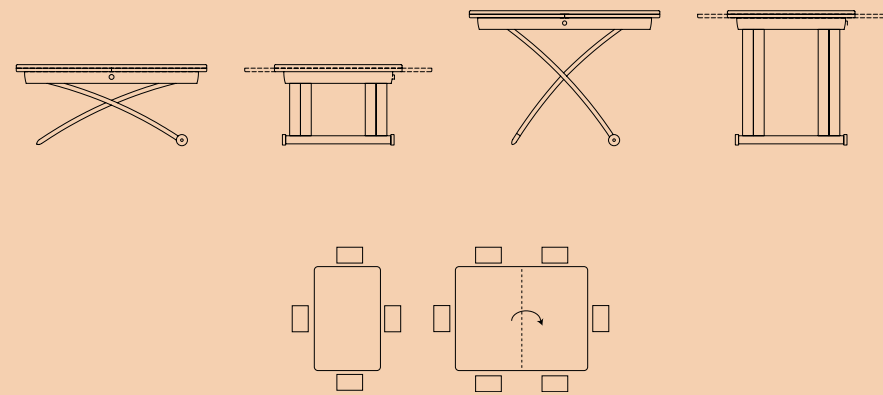

Mascotte

CB490 | 105x70(140) H74(32,5)(64,5) cm

basamento base

legno | wood

laccato | lacquered

piano top

legno | wood

laccato | lacquered

NOTA per le combinazioni disponibili consultare il listino prezzi. | NOTE please check all available combinations in the price list.

tavolini trasformabili | multi-purpose tables