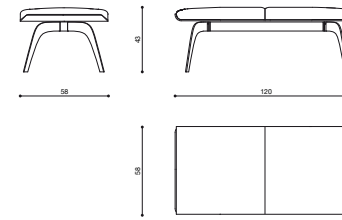

The new seating system Millepiedi is characterized by a modern and minimal design and develops a concept of functionality and flexibility in a wide range of configurations and dimensions.

MP 2000
panca 2 posti • 2 seater bench

MP 2L00
panca 2 posti terminale • side 2 seater bench

MP 2C00
panca 2 posti centrale • central 2 seater bench

MP 3000
panca 3 posti • 3 seater bench

MP 3L00
panca 3 posti terminale • side 3 seater bench

MP 3C00
panca 3 posti centrale • central 3 seater bench

MP S000
elemento "S" • "S" element

MP A000
elemento ad angolo • corner element

MP TR0S
tavolino • table

MP BB00
bracciolo • armrest

MP 220W
schienale 2 posti • 2 seater backrest

MP 330W
schienale 3 posti • 3 seater backrest