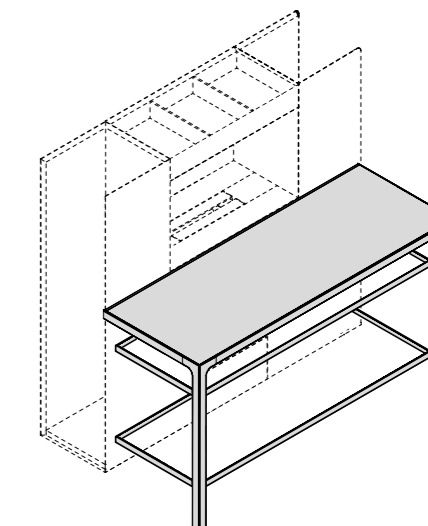

Banco Kitchen con ripiani
Kitchen bench with shelves