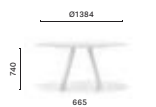

ARK 107_200X79

ARKW 107_200X79

ARK 107_200X79 CC

ARKW 107_200X79 CC

ARK D139

ARKW D139

ARK D159

ARKW D159

ARK 139X139

ARKW 139X139

ARKS D99/109/119/129

ARKWS D99/109/119/129

ARKS 79X79/89X89

ARKWS 79X79/89X89

ARK REG 200/240/300x100

ARK REG BT 200/240/300x100

ARKS REG 180x79

ARKS.20

Sound absorbing panel