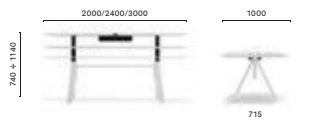

ARK REG 200/240/300x100