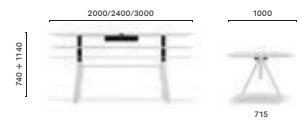

ARK REG BT 200/240/300x100