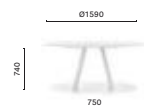

ARK 107_200X79

ARKW 107_200X79

ARK 107_200X79 CC

ARKW 107_200X79 CC

ARK D139

ARKW D139

ARK D159

ARKW D159

ARK 139X139

ARKW 139X139

ARKS D99/109/119/129

ARKWS D99/109/119/129

ARKS 79X79/89X89

ARKWS 79X79/89X89

ARK REG 200/240/300x100

ARK REG BT 200/240/300x100

ARKS REG 180x79

ARKS.20

Sound absorbing panel