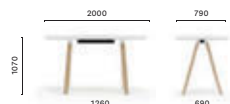

ARKW 107_200X79 CC