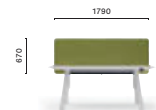

ARKS.20

Sound absorbing panel