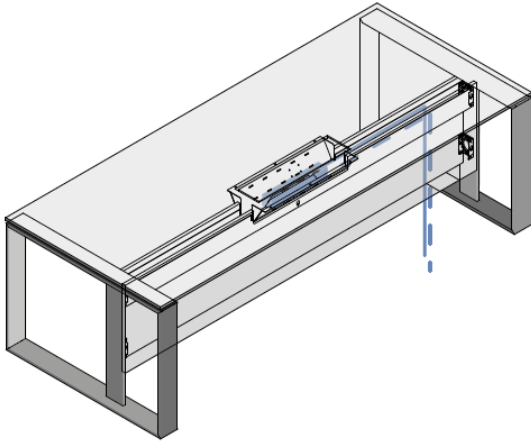

ELETTRIFICAZIONE

H75 (29" 1/2) Desk