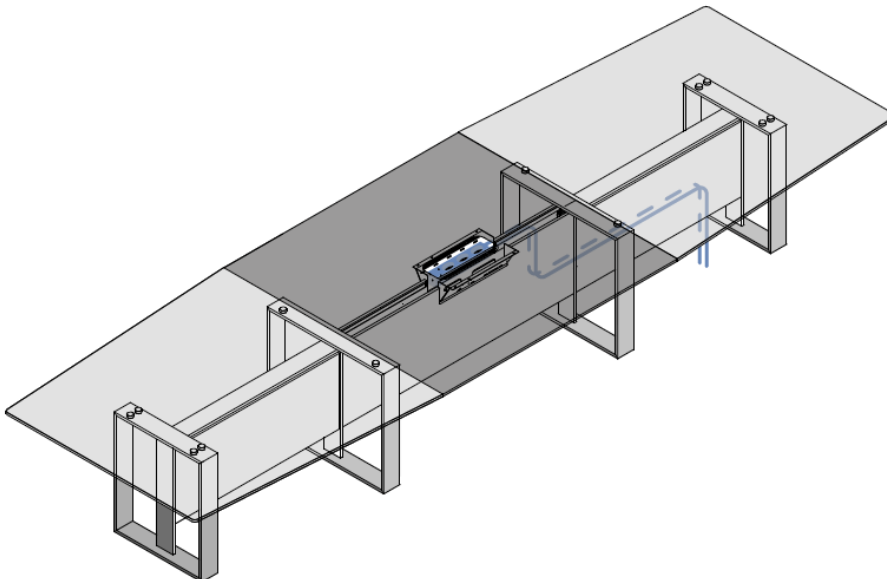

Octagonal meeting table

DIMENSIONS

Desk

W210 (82"5/8) x D100 (39"3/8) x H75 (29"1/2)
 W240 (94"1/2) x D100 (39"3/8) x H75 (29"1/2)

Desk with storage unit structure

W210 (82"5/8) x D170 (66"7/8) x H75 (29"1/2)