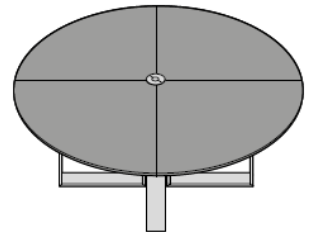

W210 (82"5/8) x D220 x H75-125 (29"1/2- 49"1/4)
 W240 (94"1/2) x D220 x H75-125 (29"1/2- 49"1/4)

Life Sit&Stand desk– top height and return elevable.

W210 (82"5/8) x D220 (86"5/8) x H75-125 (29"1/2- 49"1/4)
 W240 (94"1/2) x D220 (86"5/8) x H75-125 (29"1/2- 49"1/4)

DIMENSIONS

Meeting desk

W240 (94"1/2) x D120 (47"1/4) x H75 (29"1/2)
 W280 (110"1/4) x D120 (47"1/4) x H75 (29"1/2)

Meeting desk

W240 (94"1/2) x D120 (47"1/4) x H75 (29"1/2)
 W280 (110"1/4) x D120 (47"1/4) x H75 (29"1/2)
 W300 (118"1/8) x D120 (47"1/4) x H75 (29"1/2)

Round meeting table- transparent glass version

W130 (51"1/8) x D130 (51"1/8) x H75 (29"1/2)
 W150 (59") x D150 (59") x H75 (29"1/2)

Round meeting table- Soft Leather or Eco Leather Time version.

W130 (51"1/8) x D130 (51"1/8) x H75 (29"1/2)
 W150 (59") x D150 (59") x H75 (29"1/2)

DIMENSIONS

Square meeting table- transparent glass version.

W160 (63") x D160 (63") x H75 (29"1/2)

Square meeting table- Leather Soft or Eco- Leather Time Version.

W160 (63") x D160 (63") x H75 (29"1/2)

Rectangular meeting table