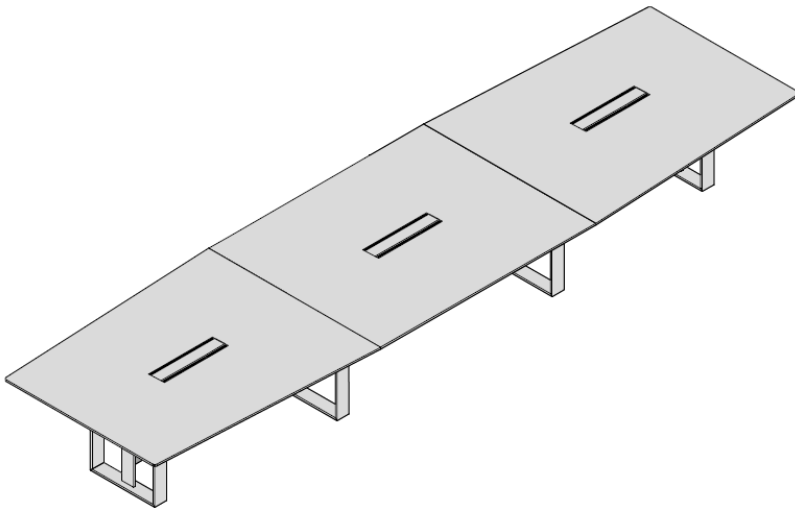

DIMENSIONS

Octagonal meeting table

W600 (236"1/4) x D120/140 (47"1/4 - 55"1/8) x H75 (29"1/2)