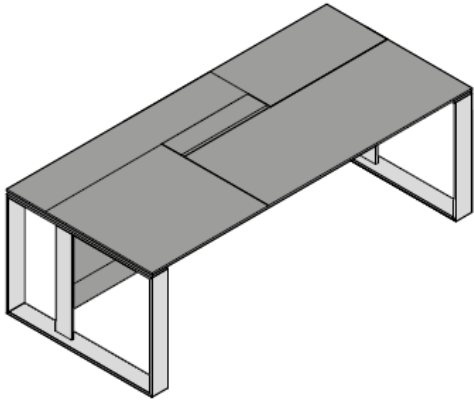

TECHNICAL FEATURES

Top:

Desk H75 (29"1/2) with storage unit structure service.

Tops in MDF panel, made in Veneer, Leather or Eco-Leather (sp. 15-30 mm) or in transparent glass sp. 15mm (5/8") thick.

Life Sit & Stand desk

Octagonal meeting table

DIMENSIONS

Desk

W210 (82"5/8) x D100 (39"3/8) x H75 (29"1/2)
 W240 (94"1/2) x D100 (39"3/8) x H75 (29"1/2)

Desk with storage unit structure

W210 (82"5/8) x D170 (66"7/8) x H75 (29"1/2)

Sit&Stand Desk with storage

W210 (82"5/8) x D170 (66"7/8) x
 H75-125 (29"1/2 - 49"1/4)

Life Sit&Stand Desk

W210 (82"5/8) x D170 (66"7/8) x H75-125
 (29"1/2 - 49"1/4)
 W240 (94"1/2) x D170 (66"7/8) x H75-125
 (29"1/2 - 49"1/4)

DIMENSIONS

Life Sit&Stand desk – top height adjustable, return fixed.

W210 (82"5/8) x D220 x H75-125 (29"1/2 - 49"1/4)
 W240 (94"1/2) x D220 x H75-125 (29"1/2- 49"1/4)

Life Sit&Stand desk – top height fixed, return elevable.