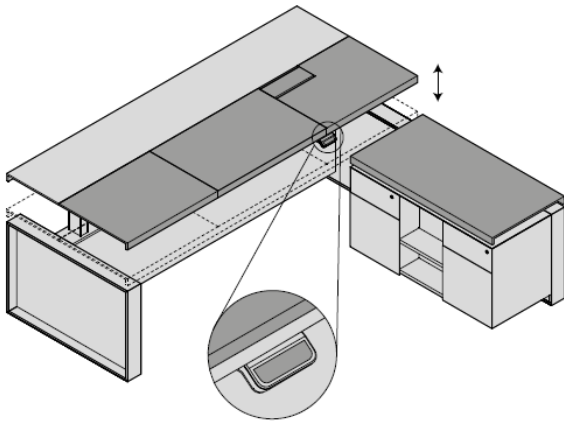

Octagonal meeting table

DIMENSIONS

Desk

W210 (82"5/8) x D100 (39"3/8) x H75 (29"1/2)
 W240 (94"1/2) x D100 (39"3/8) x H75 (29"1/2)

Desk with storage unit structure

W210 (82"5/8) x D170 (66"7/8) x H75 (29"1/2)

Sit&Stand Desk with storage

W210 (82"5/8) x D170 (66"7/8) x
 H75-125 (29"1/2 - 49"1/4)

Life Sit&Stand Desk

W210 (82"5/8) x D170 (66"7/8) x H75-125
 (29"1/2 - 49"1/4)
 W240 (94"1/2) x D170 (66"7/8) x H75-125
 (29"1/2 - 49"1/4)

DIMENSIONS

Life Sit&Stand desk – top height adjustable, return fixed.

W210 (82"5/8) x D220 x H75-125 (29"1/2 - 49"1/4)
 W240 (94"1/2) x D220 x H75-125 (29"1/2- 49"1/4)

Life Sit&Stand desk – top height fixed, return elevable.