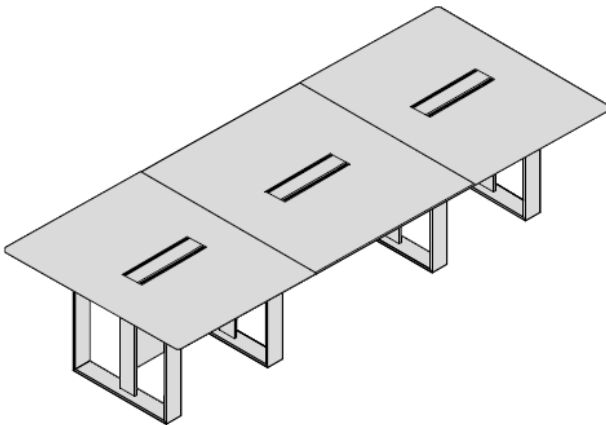

DIMENSIONS

Meeting desk

W240 (94"1/2) x D120 (47"1/4) x H75 (29"1/2)
 W280 (110"1/4) x D120 (47"1/4) x H75 (29"1/2)

Meeting desk

W240 (94"1/2) x D120 (47"1/4) x H75 (29"1/2)
 W280 (110"1/4) x D120 (47"1/4) x H75 (29"1/2)
 W300 (118"1/8) x D120 (47"1/4) x H75 (29"1/2)

DIMENSIONS

Square meeting table- transparent glass version.

W160 (63") x D160 (63") x H75 (29"1/2)

Square meeting table- Leather Soft or Eco- Leather Time Version.

W160 (63") x D160 (63") x H75 (29"1/2)

Rectangular meeting table