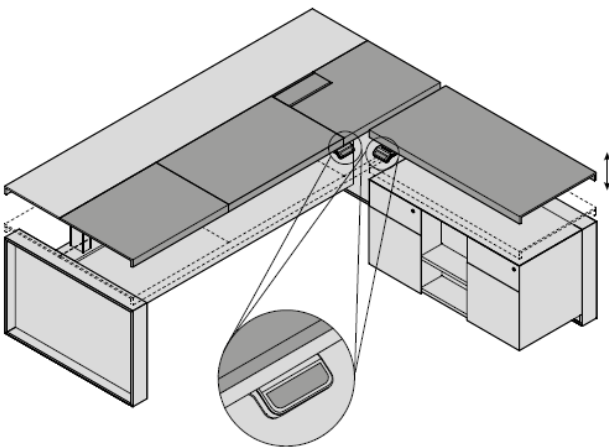

DIMENSIONS

Life Sit&Stand desk – top height adjustable, return fixed.

W210 (82"5/8) x D220 x H75-125 (29"1/2 - 49"1/4)
 W240 (94"1/2) x D220 x H75-125 (29"1/2- 49"1/4)

Life Sit&Stand desk – top height fixed, return elevable.

W210 (82"5/8) x D220 x H75-125 (29"1/2- 49"1/4)
 W240 (94"1/2) x D220 x H75-125 (29"1/2- 49"1/4)

Life Sit&Stand desk– top height and return elevable.

W210 (82"5/8) x D220 (86"5/8) x H75-125 (29"1/2- 49"1/4)
 W240 (94"1/2) x D220 (86"5/8) x H75-125 (29"1/2- 49"1/4)