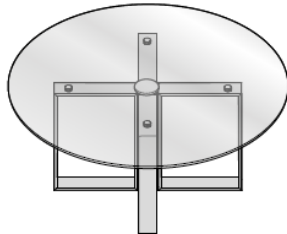

W210 (82"5/8) x D220 x H75-125 (29"1/2- 49"1/4)
 W240 (94"1/2) x D220 x H75-125 (29"1/2- 49"1/4)

Life Sit&Stand desk– top height and return elevable.

W210 (82"5/8) x D220 (86"5/8) x H75-125 (29"1/2- 49"1/4)
 W240 (94"1/2) x D220 (86"5/8) x H75-125 (29"1/2- 49"1/4)

DIMENSIONS

Meeting desk

W240 (94"1/2) x D120 (47"1/4) x H75 (29"1/2)
 W280 (110"1/4) x D120 (47"1/4) x H75 (29"1/2)

Meeting desk

W240 (94"1/2) x D120 (47"1/4) x H75 (29"1/2)
 W280 (110"1/4) x D120 (47"1/4) x H75 (29"1/2)
 W300 (118"1/8) x D120 (47"1/4) x H75 (29"1/2)

Round meeting table- transparent glass version

W130 (51"1/8) x D130 (51"1/8) x H75 (29"1/2)
 W150 (59") x D150 (59") x H75 (29"1/2)

Round meeting table- Soft Leather or Eco Leather Time version.

W130 (51"1/8) x D130 (51"1/8) x H75 (29"1/2)
 W150 (59") x D150 (59") x H75 (29"1/2)