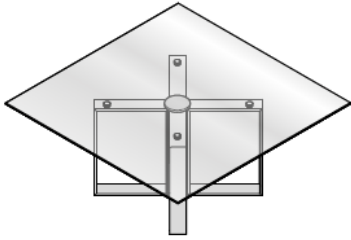

DIMENSIONS

Meeting desk

W240 (94"1/2) x D120 (47"1/4) x H75 (29"1/2)
 W280 (110"1/4) x D120 (47"1/4) x H75 (29"1/2)

Meeting desk

W240 (94"1/2) x D120 (47"1/4) x H75 (29"1/2)
 W280 (110"1/4) x D120 (47"1/4) x H75 (29"1/2)
 W300 (118"1/8) x D120 (47"1/4) x H75 (29"1/2)

Round meeting table- transparent glass version

W130 (51"1/8) x D130 (51"1/8) x H75 (29"1/2)
 W150 (59") x D150 (59") x H75 (29"1/2)

Round meeting table- Soft Leather or Eco Leather Time version.

W130 (51"1/8) x D130 (51"1/8) x H75 (29"1/2)
 W150 (59") x D150 (59") x H75 (29"1/2)

DIMENSIONS

Square meeting table- transparent glass version.

W160 (63") x D160 (63") x H75 (29"1/2)

Square meeting table- Leather Soft or Eco- Leather Time Version.

W160 (63") x D160 (63") x H75 (29"1/2)

Rectangular meeting table