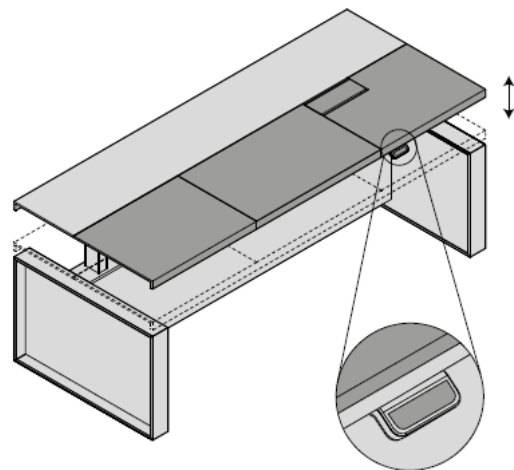

Octagonal meeting table

DIMENSIONS

Desk

W210 (82"5/8) x D100 (39"3/8) x H75 (29"1/2)
 W240 (94"1/2) x D100 (39"3/8) x H75 (29"1/2)

Desk with storage unit structure

W210 (82"5/8) x D170 (66"7/8) x H75 (29"1/2)

Sit&Stand Desk with storage

W210 (82"5/8) x D170 (66"7/8) x
 H75-125 (29"1/2 - 49"1/4)

Life Sit&Stand Desk

W210 (82"5/8) x D170 (66"7/8) x H75-125
 (29"1/2 - 49"1/4)
 W240 (94"1/2) x D170 (66"7/8) x H75-125
 (29"1/2 - 49"1/4)