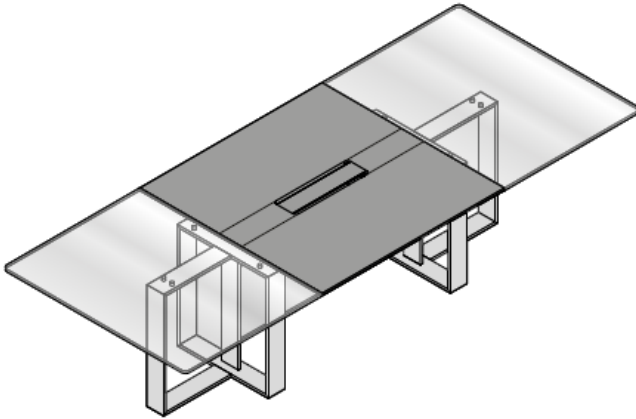

DIMENSIONS

Meeting desk

W240 (94"1/2) x D120 (47"1/4) x H75 (29"1/2)
W280 (110"1/4) x D120 (47"1/4) x H75 (29"1/2)