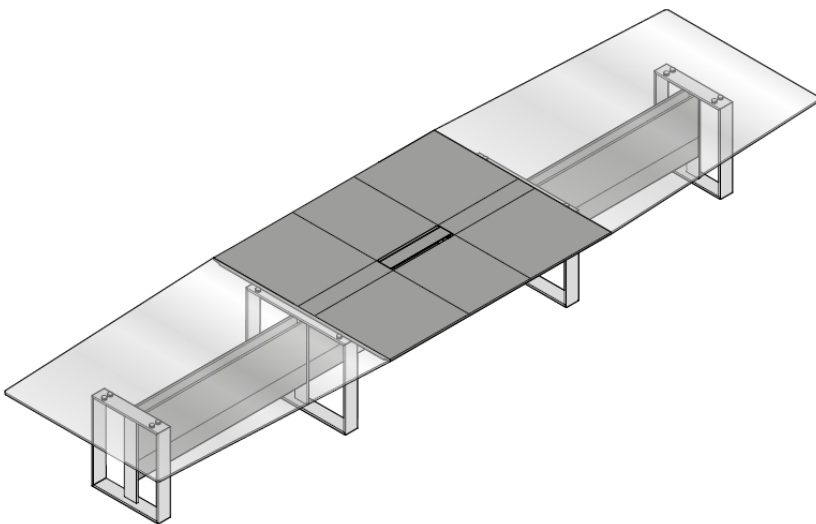

Rectangular meeting table

W320 (126") x D120 (47"1/4) x H75 (29"1/2)
 W360 (141"3/4) x D120 (47"1/4) x H75 (29"1/2)
 W420 (165"3/8) x D140 (55"1/8) x H75 (29"1/2)
 W480 (189") x D140 (55"1/8) x H75 (29"1/2)
 W600 (236"1/4) x D140 (55"1/8) x H75 (29"1/2)

DIMENSIONS

Octagonal meeting table

W600 (236"1/4) x D120/140 (47"1/4 - 55"1/8) x H75 (29"1/2)

Octagonal meeting table

W600 (236"1/4) x D120/140 (47"1/4 - 55"1/8) x H75 (29"1/2)

Meeting desk

Rectangular meeting table