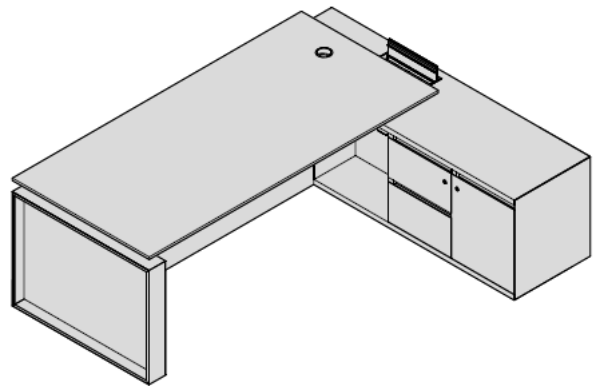

TECHNICAL FEATURES

Top:

Desk H75 (29"1/2) with storage unit structure service.

Tops in MDF panel, made in Veneer, Leather or Eco-Leather (sp. 15-30 mm) or in transparent glass sp. 15mm (5/8") thick.

Life Sit & Stand desk

Octagonal meeting table

DIMENSIONS

Desk

W210 (82"5/8) x D100 (39"3/8) x H75 (29"1/2)
 W240 (94"1/2) x D100 (39"3/8) x H75 (29"1/2)

Desk with storage unit structure

W210 (82"5/8) x D170 (66"7/8) x H75 (29"1/2)

Sit&Stand Desk with storage

W210 (82"5/8) x D170 (66"7/8) x
 H75-125 (29"1/2 - 49"1/4)

Life Sit&Stand Desk

W210 (82"5/8) x D170 (66"7/8) x H75-125
 (29"1/2 - 49"1/4)
 W240 (94"1/2) x D170 (66"7/8) x H75-125
 (29"1/2 - 49"1/4)

DIMENSIONS

Life Sit&Stand desk – top height adjustable, return fixed.

W210 (82"5/8) x D220 x H75-125 (29"1/2 - 49"1/4)
 W240 (94"1/2) x D220 x H75-125 (29"1/2- 49"1/4)

Life Sit&Stand desk – top height fixed, return elevable.