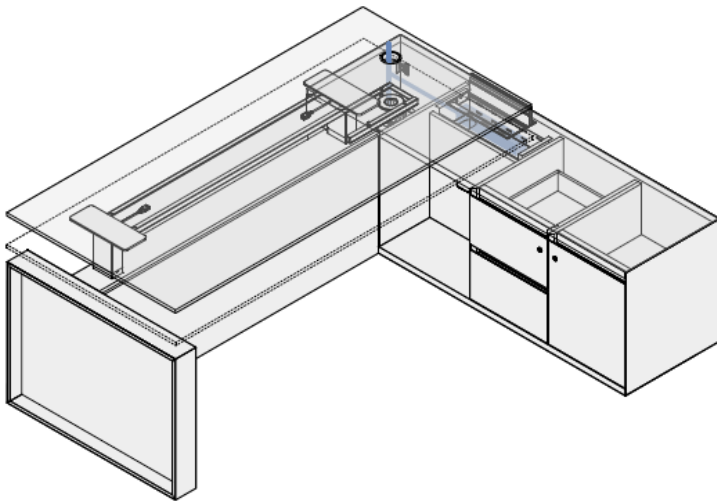

Sit&Stand desk with storage unit structure