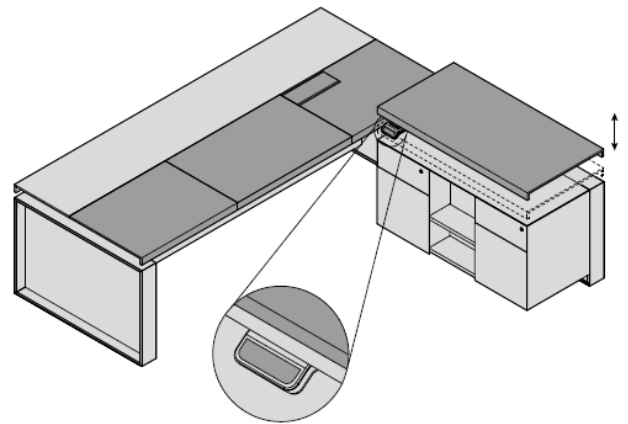

Octagonal meeting table

DIMENSIONS

Desk

W210 (82"5/8) x D100 (39"3/8) x H75 (29"1/2)
 W240 (94"1/2) x D100 (39"3/8) x H75 (29"1/2)

Desk with storage unit structure

W210 (82"5/8) x D170 (66"7/8) x H75 (29"1/2)

Sit&Stand Desk with storage

W210 (82"5/8) x D170 (66"7/8) x
 H75-125 (29"1/2 - 49"1/4)

Life Sit&Stand Desk

W210 (82"5/8) x D170 (66"7/8) x H75-125
 (29"1/2 - 49"1/4)
 W240 (94"1/2) x D170 (66"7/8) x H75-125
 (29"1/2 - 49"1/4)

DIMENSIONS

Life Sit&Stand desk – top height adjustable, return fixed.

W210 (82"5/8) x D220 x H75-125 (29"1/2 - 49"1/4)
 W240 (94"1/2) x D220 x H75-125 (29"1/2- 49"1/4)

Life Sit&Stand desk – top height fixed, return elevable.