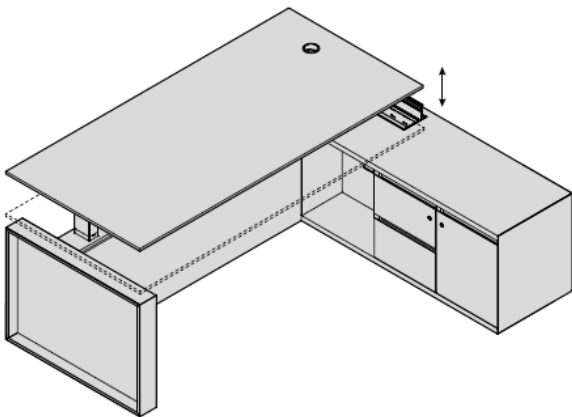

Octagonal meeting table

DIMENSIONS

Desk

W210 (82"5/8) x D100 (39"3/8) x H75 (29"1/2)
 W240 (94"1/2) x D100 (39"3/8) x H75 (29"1/2)

Desk with storage unit structure

W210 (82"5/8) x D170 (66"7/8) x H75 (29"1/2)

Sit&Stand Desk with storage

W210 (82"5/8) x D170 (66"7/8) x
 H75-125 (29"1/2 - 49"1/4)

Life Sit&Stand Desk

W210 (82"5/8) x D170 (66"7/8) x H75-125
 (29"1/2 - 49"1/4)
 W240 (94"1/2) x D170 (66"7/8) x H75-125
 (29"1/2 - 49"1/4)

DIMENSIONS

Life Sit&Stand desk – top height adjustable, return fixed.

W210 (82"5/8) x D220 x H75-125 (29"1/2 - 49"1/4)
 W240 (94"1/2) x D220 x H75-125 (29"1/2- 49"1/4)

Life Sit&Stand desk – top height fixed, return elevable.