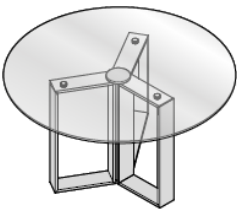

W210 (82"5/8) x D220 x H75-125 (29"1/2- 49"1/4)
 W240 (94"1/2) x D220 x H75-125 (29"1/2- 49"1/4)

Life Sit&Stand desk– top height and return elevable.

W210 (82"5/8) x D220 (86"5/8) x H75-125 (29"1/2- 49"1/4)
 W240 (94"1/2) x D220 (86"5/8) x H75-125 (29"1/2- 49"1/4)

DIMENSIONS

Meeting desk

W240 (94"1/2) x D120 (47"1/4) x H75 (29"1/2)
 W280 (110"1/4) x D120 (47"1/4) x H75 (29"1/2)

Meeting desk

W240 (94"1/2) x D120 (47"1/4) x H75 (29"1/2)
 W280 (110"1/4) x D120 (47"1/4) x H75 (29"1/2)
 W300 (118"1/8) x D120 (47"1/4) x H75 (29"1/2)

Round meeting table- transparent glass version

W130 (51"1/8) x D130 (51"1/8) x H75 (29"1/2)
 W150 (59") x D150 (59") x H75 (29"1/2)

Round meeting table- Soft Leather or Eco Leather Time version.

W130 (51"1/8) x D130 (51"1/8) x H75 (29"1/2)
 W150 (59") x D150 (59") x H75 (29"1/2)