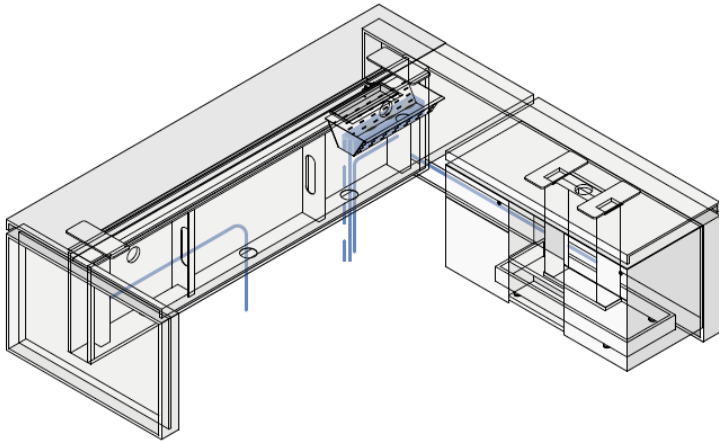

ELETTRIFICAZIONE

Life Sit&Stand desk