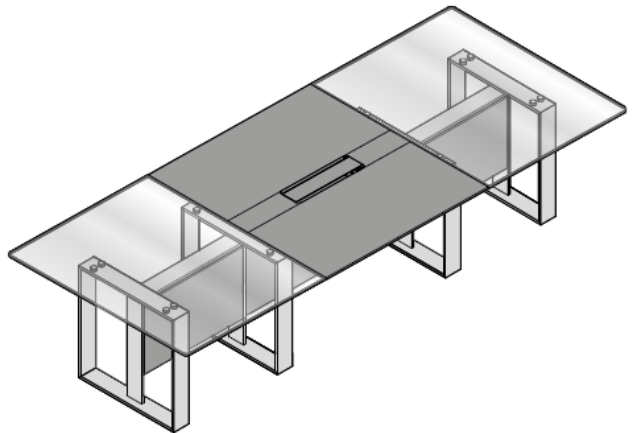

Rectangular meeting table

W320 (126") x D120 (47"1/4) x H75 (29"1/2)
W360 (141"3/4) x D120 (47"1/4) x H75 (29"1/2)
W420 (165"3/8) x D140 (55"1/8) x H75 (29"1/2)
W480 (189") x D140 (55"1/8) x H75 (29"1/2)
W600 (236"1/4) x D140 (55"1/8) x H75 (29"1/2)