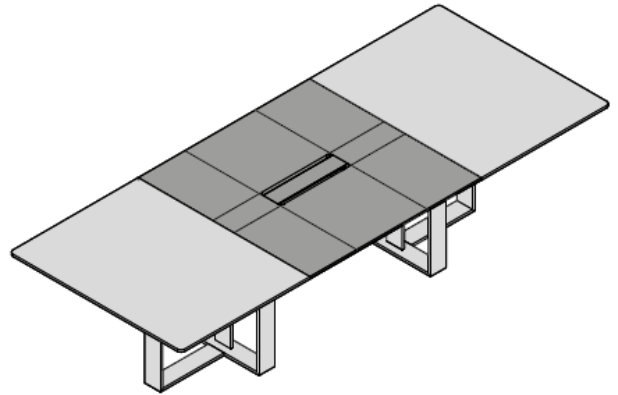

DIMENSIONS

Life Sit&Stand desk – top height adjustable, return fixed.

W210 (82"5/8) x D220 x H75-125 (29"1/2 - 49"1/4)
 W240 (94"1/2) x D220 x H75-125 (29"1/2- 49"1/4)

Life Sit&Stand desk – top height fixed, return elevable.

W210 (82"5/8) x D220 x H75-125 (29"1/2- 49"1/4)
 W240 (94"1/2) x D220 x H75-125 (29"1/2- 49"1/4)

Life Sit&Stand desk– top height and return elevable.

W210 (82"5/8) x D220 (86"5/8) x H75-125 (29"1/2- 49"1/4)
 W240 (94"1/2) x D220 (86"5/8) x H75-125 (29"1/2- 49"1/4)

DIMENSIONS

Meeting desk

W240 (94"1/2) x D120 (47"1/4) x H75 (29"1/2)
 W280 (110"1/4) x D120 (47"1/4) x H75 (29"1/2)

Meeting desk

W240 (94"1/2) x D120 (47"1/4) x H75 (29"1/2)
 W280 (110"1/4) x D120 (47"1/4) x H75 (29"1/2)
 W300 (118"1/8) x D120 (47"1/4) x H75 (29"1/2)